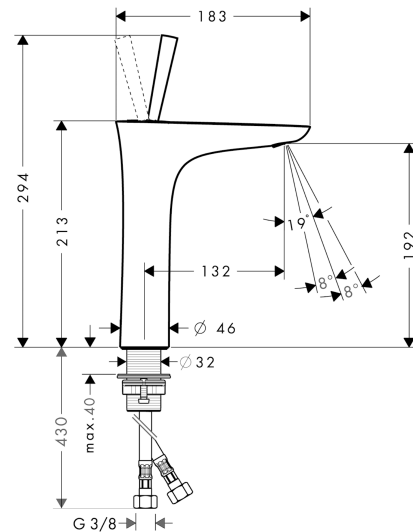

PuraVida

Single lever basin mixer 200 with push-open waste set

Surfaces: **white/chrome** Article Number: **15081400**

Description

product features

- ComfortZone 200
- projection 132 mm
- laminar spray
- flow rate: 5 l/min
- adjustable spray former
- push-open waste set (operation via pressure plug, for basins with overflow)
- suitable for continuous flow water heaters

Technology

Product image

Scale drawing

Flowchart